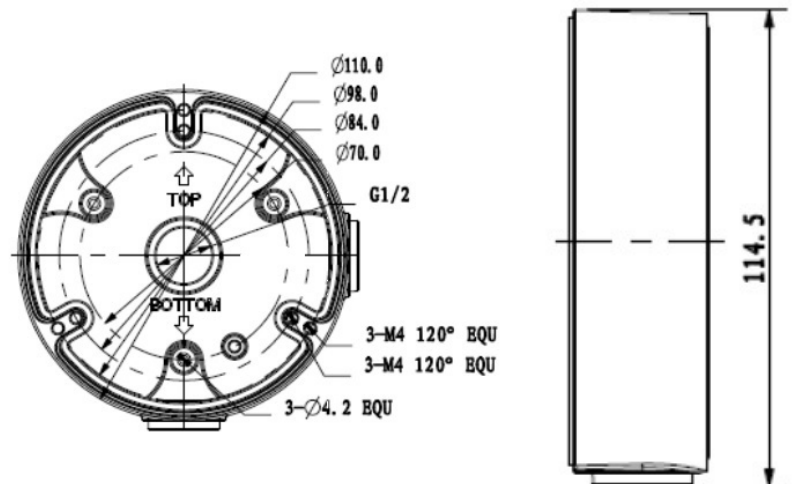

Junction box - BLACK

Material: Aluminum

Dimensions: 110mm x 32mm

Color: Black

Type of Installation: Wall

Net Weight: 0.3kg

Load Bearing Capacity: 1kg

Work with: INSX152 or INSX203B

Applications

Dimensions (mm)

Work with:

INSX152

INSX203B